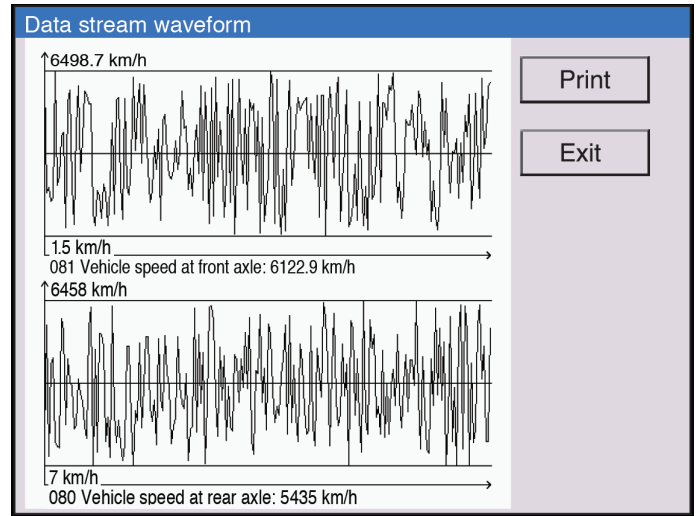

Unequalled Diagnostic Power

- Coverage for more than 50 makes
- Access to powertrain, chassis, body systems
- Actuators, adaptations, control module coding
- Quick test functions to diagnose entire vehicle
- Fault codes, data stream, service reset

Name	Value
15-Airbags	Connecting ECU...
09-Cent.Elect.	NO
08-Auto HVAC	NO
03-ABS Brakes	NO
02-Auto Trans	NO
01-Engine	Yes [Faults:2]

Pg Up Pg Dn Print Exit

Quick Test

Live Data in Waveform

Diagnostic Coverage

European cars

Asian cars

Chinese cars

OBD II

ISO KWP VPW PMW CAN