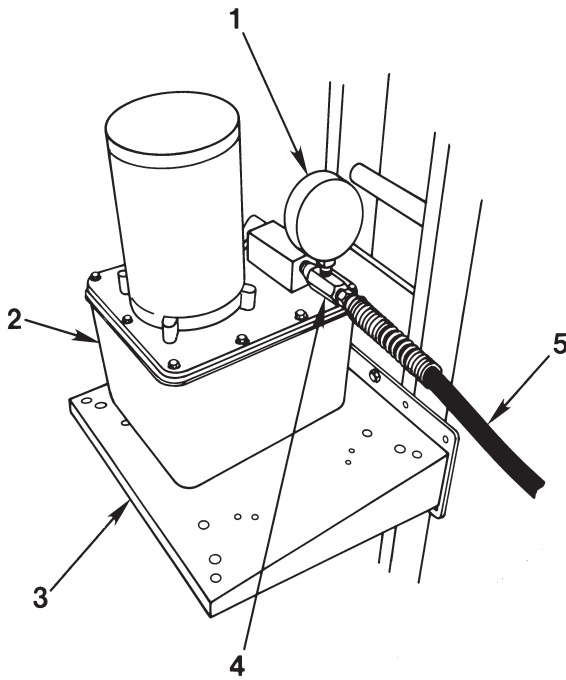

Form No. 100553

Parts List for:

1854
1854-220V

Shop Press

Max. Capacity: 100 Tons

Figure 1

Item No.	Part No.	No. Req'd	Description
1	201935	2	Pulley Axle
2	16384	2	Pulley
3	42345	2	Upper Bolster
4	10408	8	Hex Jam Nut (1-1/2 x 12)
5	201934	8	Bolster Bolt
6	11592	1	Trade Name & Capacity Decal
7	10610	4	Beveled Washer
8	10208	8	Hex Nut (1/2-13)
9	38455	1	Winch Cable
10	201939	1	Press Cable
11	10048	2	Hex Hd. Cap Screw (3/8-16 x 7/8 Lg.)
12	10231	2	Washer
13	12809	4	Self-Locking Hex Nut (1/4-20)
14	52451	1	Cylinder Mounting Plate
15	52434	1	100 Ton Hydraulic Cylinder
16	10019	2	Hex Hd. Cap Screw (1/4-20 x 1-1/4 Lg.)
17	10092	4	Hex Hd. Cap Screw (1/2-13 x 3-1/2 Lg.)
18	10017	2	Hex Hd. Cap Screw (1/4-20 x 1" Lg.)
19	10586	4	SAE Washer
20	201929	2	Cable Adjustment Strap
21	42339	1	R.H. Upright
22	50931	1	Pump Mounting Bracket
23	18895-1	1	Winch
24	29695	2	Pulley
25	10080	4	Hex Hd. Cap Screw (1/2-13 x 1-1/2 Lg.)
26	304485	2	Foot
27	42338	1	L.H. Upright
28	46909	1	Warning Decal
29	61048	1	Lower Bolster Assembly
30	10204	2	Hex Nut (3/8-16)
31	10052	2	Hex Hd. Cap Screw (3/8-16 x 1-1/4 Lg.)
32	10524	2	Cotter Pin
33	16385	2	Clevis Pin
34	303489	2	Bolster Pin
35	42337	1	Lower Pulley Bracket

Additional questions can be directed to our Technical Services Department.

4044 OR 4044-50-220 ELECTRIC PUMP

Figure 2

Item No.	Part No.	No. Req'd	Description
1	10492	1	Gauge
2	4044	1	Electric Pump (Used on 1854)
	4044-50-220	1	Electric Pump (Used on 1854-220V)
3	50931	1	Pump Mounting Bracket
4	24815	1	Tee Adapter
5	36887	1	Hydraulic Hose
*6	10048	4	Hex Hd. Cap Screw (3/8-16 x 7/8 Lg.)

* Not shown - used to mount pump to mounting bracket.

This page intentionally left blank