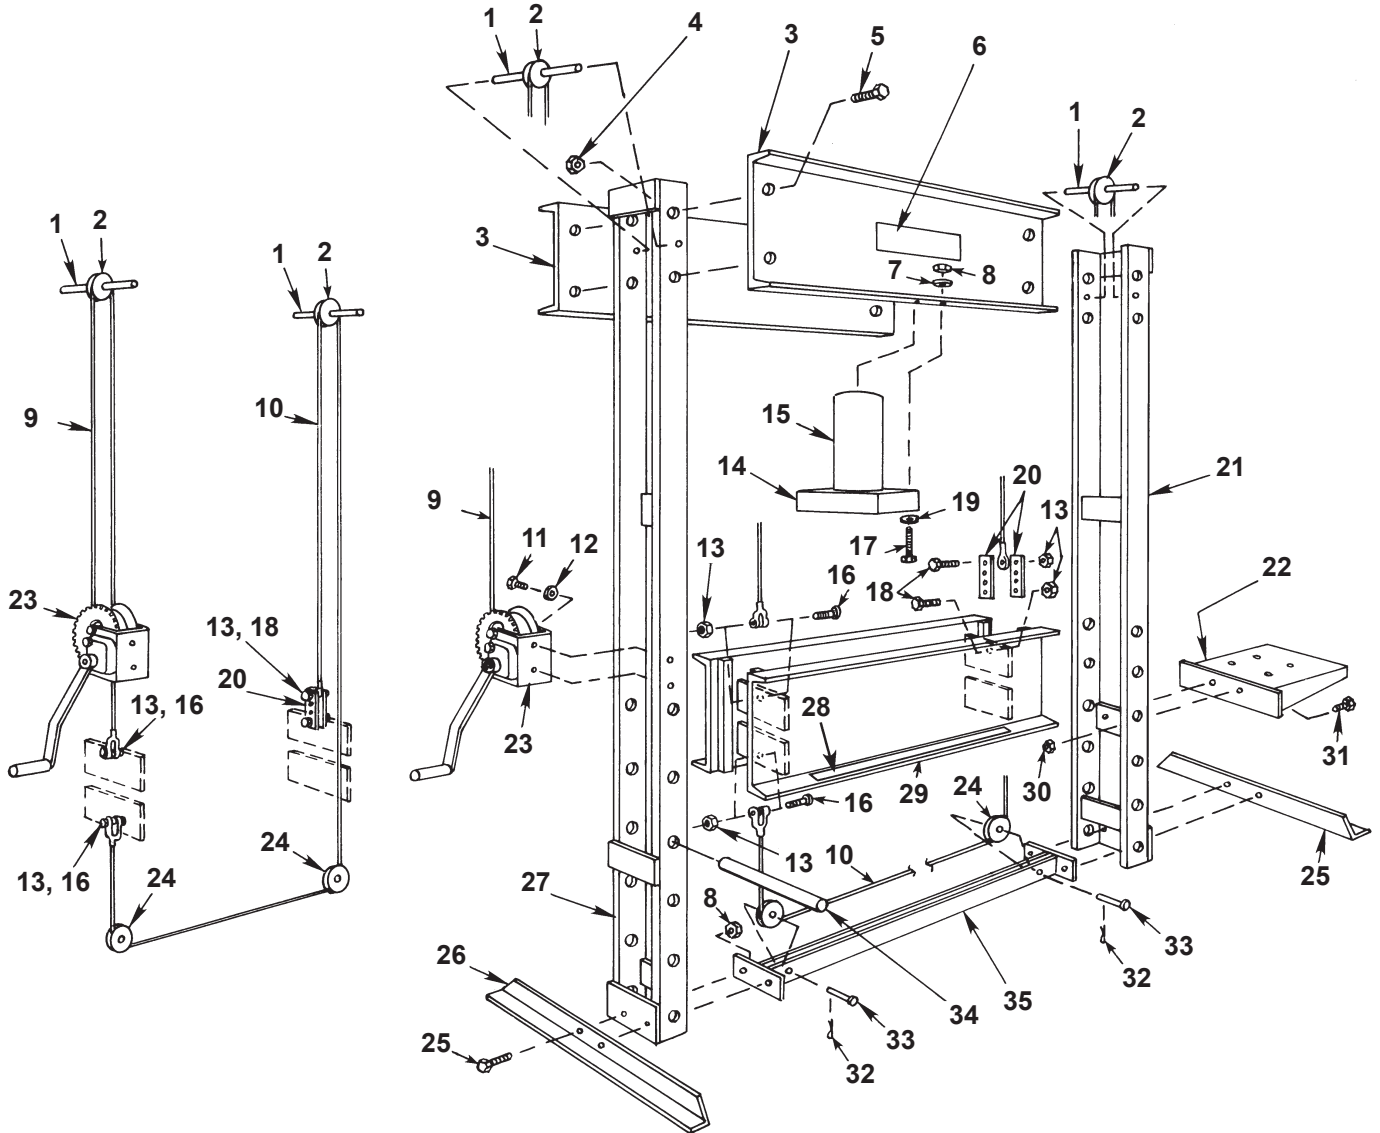

Form No. 100553

Parts List for:

1854
1854-220V

Shop Press

Max. Capacity: 100 Tons

Figure 1

Item No.	Part No.	No. Req'd	Description
1	201935	2	Pulley Axle
2	16384	2	Pulley
3	42345	2	Upper Bolster
4	10408	8	Hex Jam Nut (1-1/2 x 12)
5	201934	8	Bolster Bolt
6	11592	1	Trade Name & Capacity Decal
7	10610	4	Beveled Washer
8	10208	8	Hex Nut (1/2-13)
9	38455	1	Winch Cable
10	201939	1	Press Cable
11	10048	2	Hex Hd. Cap Screw (3/8-16 x 7/8 Lg.)
12	10231	2	Washer
13	12809	4	Self-Locking Hex Nut (1/4-20)
14	52451	1	Cylinder Mounting Plate
15	52434	1	100 Ton Hydraulic Cylinder
16	10019	2	Hex Hd. Cap Screw (1/4-20 x 1-1/4 Lg.)
17	10092	4	Hex Hd. Cap Screw (1/2-13 x 3-1/2 Lg.)
18	10017	2	Hex Hd. Cap Screw (1/4-20 x 1" Lg.)
19	10586	4	SAE Washer
20	201929	2	Cable Adjustment Strap
21	42339	1	R.H. Upright
22	50931	1	Pump Mounting Bracket
23	18895-1	1	Winch
24	29695	2	Pulley
25	10080	4	Hex Hd. Cap Screw (1/2-13 x 1-1/2 Lg.)
26	304485	2	Foot
27	42338	1	L.H. Upright
28	46909	1	Warning Decal
29	61048	1	Lower Bolster Assembly
30	10204	2	Hex Nut (3/8-16)
31	10052	2	Hex Hd. Cap Screw (3/8-16 x 1-1/4 Lg.)
32	10524	2	Cotter Pin
33	16385	2	Clevis Pin
34	303489	2	Bolster Pin
35	42337	1	Lower Pulley Bracket

Additional questions can be directed to our Technical Services Department.

4044 OR 4044-50-220 ELECTRIC PUMP

Figure 2

Item No.	Part No.	No. Req'd	Description
1	10492	1	Gauge
2	4044	1	Electric Pump (Used on 1854)
	4044-50-220	1	Electric Pump (Used on 1854-220V)
3	50931	1	Pump Mounting Bracket
4	24815	1	Tee Adapter
5	36887	1	Hydraulic Hose
*6	10048	4	Hex Hd. Cap Screw (3/8-16 x 7/8 Lg.)

* Not shown - used to mount pump to mounting bracket.

This page intentionally left blank