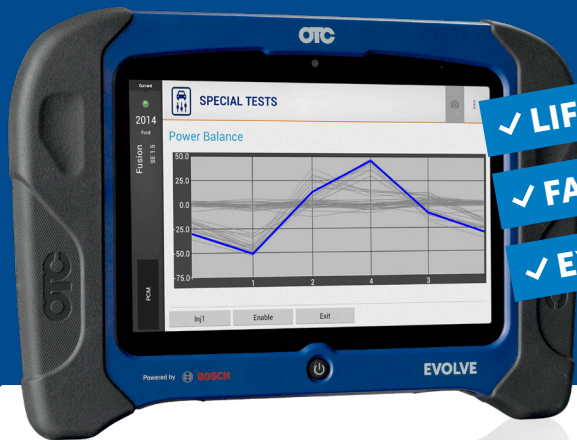

PURCHASE AN OTC EVOLVE SCAN TOOL, RECEIVE AN OTC 1630 SERVICE CART

- ✓ LIFETIME WARRANTY*
- ✓ FASTEST TO FIX
- ✓ EXPANDED COVERAGE

FIX MORE CARS FASTER

OTC DIAGNOSTICS POWERED BY BOSCH

- OE-level Domestic / Asian / European Coverage
- All system wiring diagrams
- Wireless, J2534 compliant VCI
- Ultimate online and on-tool access to top reported fixes and repair information
- Dual-band Wi-Fi for secure connections to shop Wi-Fi and wireless VCI
- Front- and rear-facing camera
- 10.4" hi-res touch screen

OTC 1630 SERVICE CART

- 5" tall top bin provides safe storage for diagnostic tools, electronics and more
- 20" drawer depth for generous storage
- Holds up to 500 pounds
- Large 5" casters with two locking wheels
- Locking top with gas shocks