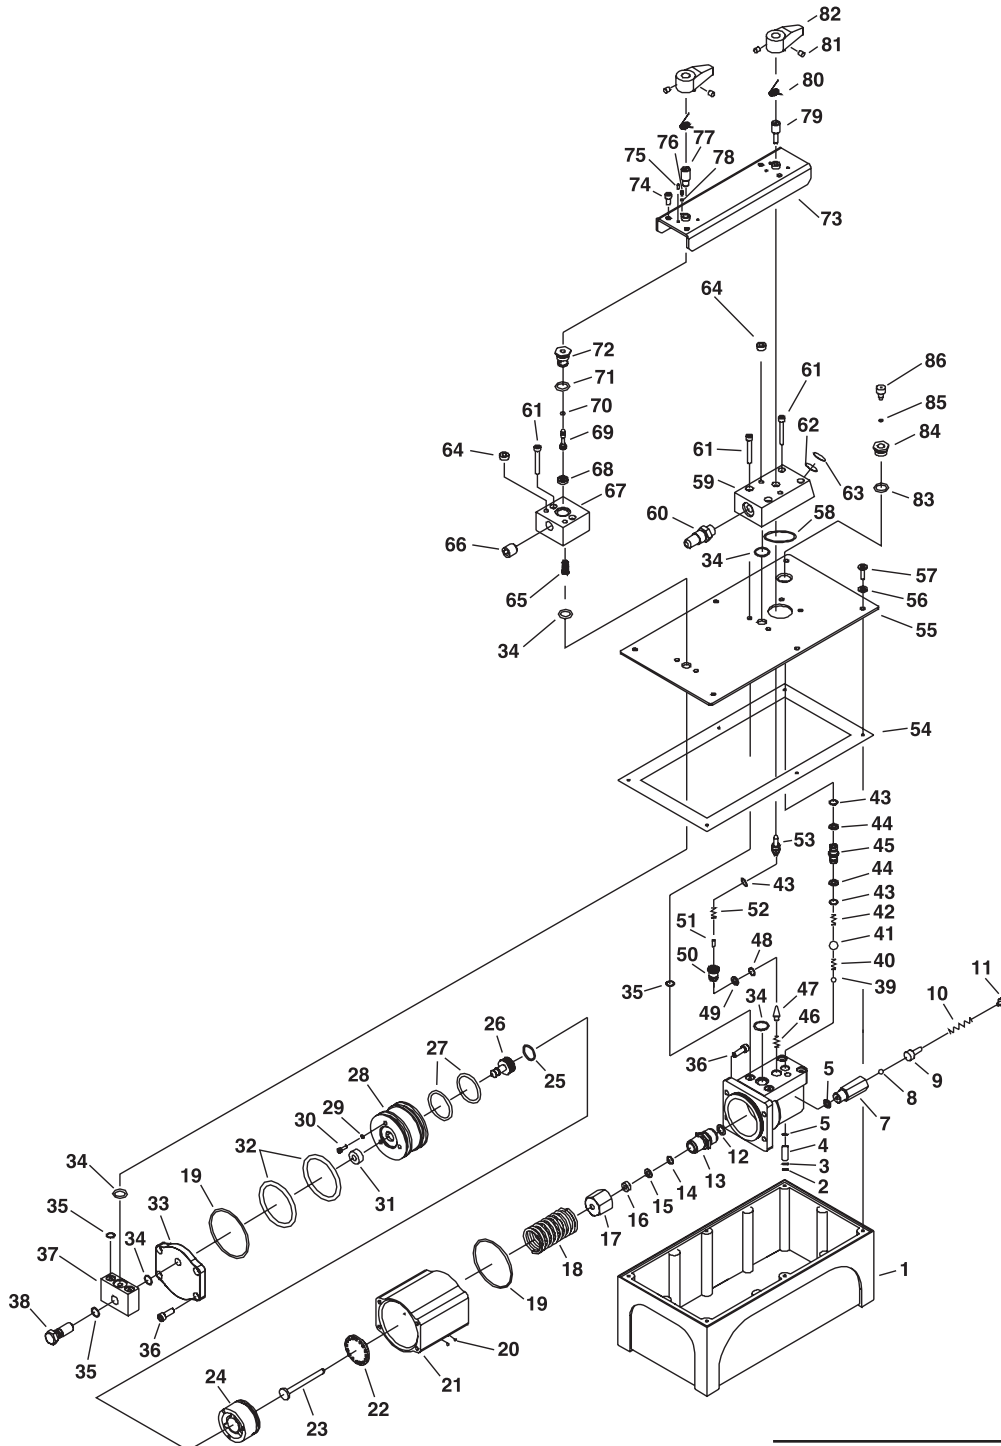

Form No. 545251

Parts List
for:

544649

Pump Assembly

Sheet No. 1 of 1

Issue Date: Rev. B, August 25, 2015

552976 Reservoir Seal

Item No.	No. Req'd	Description
54	1	Reservoir Seal

552978 Reservoir

Item No.	No. Req'd	Description
1	1	Oil Reservoir
54	1	Reservoir Seal
56	6	Copper Washer
57	6	Screw

552977 Rebuild Kit

Item No.	No. Req'd	Description
2	1	Snap Ring
3	1	Oil Filter
4	1	Pipe
5	2	Copper Washer
34	5	O-ring
35	7	O-ring
39	1	Steel Ball
40	1	Spring
41	1	Steel Ball
42	1	Spring
43	3	O-ring
44	2	Nylon Gasket
45	1	Fitting
46	1	Spring
47	1	Cone Valve
48	1	O-ring
49	1	Nylon Gasket
50	1	Release Valve
51	1	Rod
52	1	Spring
53	1	Release Rod
54	1	Reservoir Seal
55	1	Cover
58	1	O-ring
60	1	Muffler
61	6	Screw
64	4	Washer
68	1	Seal
70	1	O-ring
71	1	O-ring
85	1	O-ring

552979 Air Pump

Item No.	No. Req'd	Description
12	1	Copper Washer
13	1	Pump Cylinder
14	1	Y-seal
15	1	Nylon Gasket
16	1	Bushing
17	1	Nut
18	1	Spring
19	2	O-ring
20	4	Steel Ball
21	1	Air Pump Housing
22	1	Washer
23	1	Pump Plunger
24	1	Air Piston Body A
25	1	O-ring
26	1	Air Shuttle Valve
27	2	O-ring
28	1	Air Piston Body B
29	3	O-ring
30	3	Screw
31	1	Shuttle Valve Seal
32	2	O-ring
33	1	Rear Cover
34	2	O-ring
35	2	O-ring
36	8	Screw
37	1	Fixing Base
38	1	Screw

552983 Safety Valve

Item No.	No. Req'd	Description
5	1	Copper Washer
7	1	Safety Valve
8	1	Steel Ball
9	1	Ball Seat
10	1	Spring
11	1	Screw