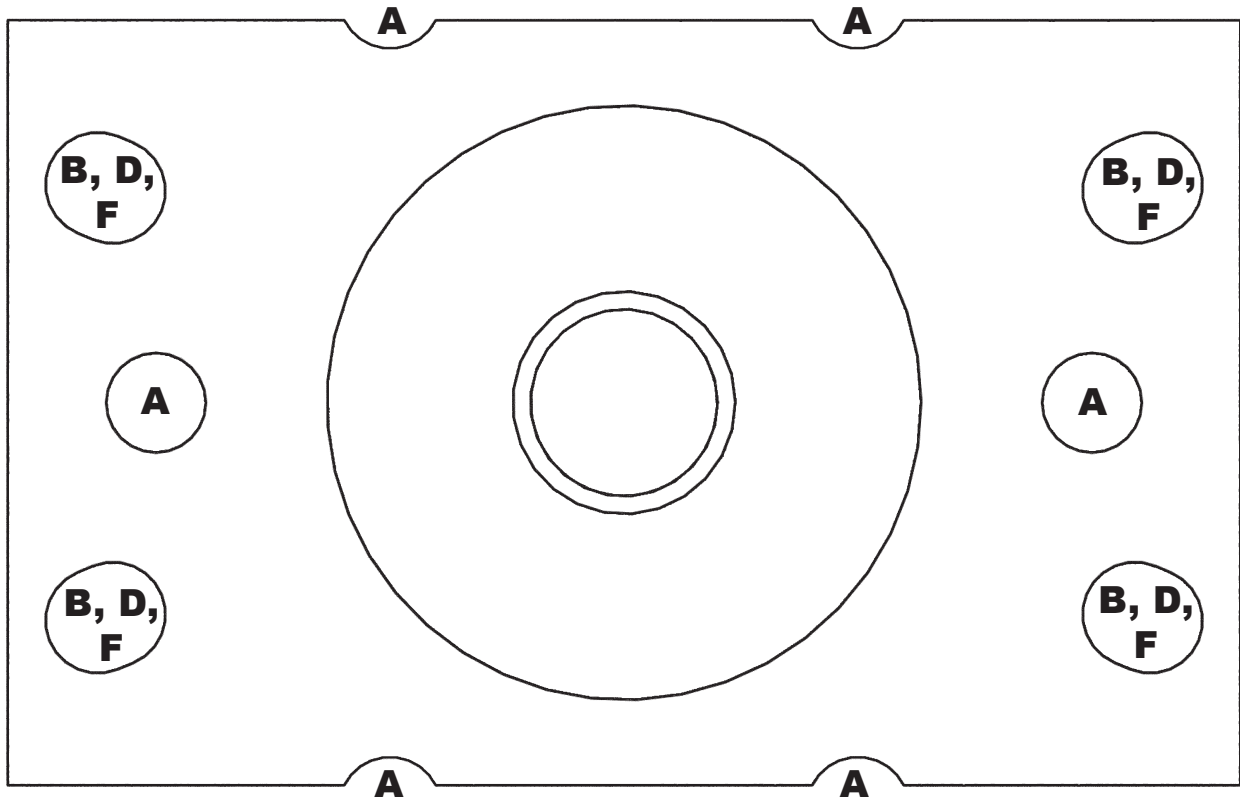

Form No. 568039

Operating Instructions for: **6290A**

Rev. A March 28, 2013
 © 2013 Service Solutions U.S. LLC

4WD Front Hub Puller

CAUTION: To prevent personal injury, wear eye protection that meets ANSI Z87.1 and OSHA standards.

Location	Make	Year	Model	No. of Bolts	Bolt Circle Diameter	Bolt Size
A	GM	1988 – 2013	1/2-Ton Trucks, Yukon, Tahoe, Suburban	6	139.7 mm (5.50 in.)	14–1.5 mm
B	GM	1988 – 2013	3/4- and 1-Ton Trucks, Suburban	8	165.1 mm (6.50 in.)	14–1.5 mm
D	Ford	1998 – 2013	3/4- and 1-Ton Trucks, Excursion	8	170 mm (6.69 in.)	14–2.0 mm
F	Dodge	1994 – 2013	3/4- and 1-Ton Ram Trucks	8	165.1 mm (6.50 in.)	9/16 in. RH