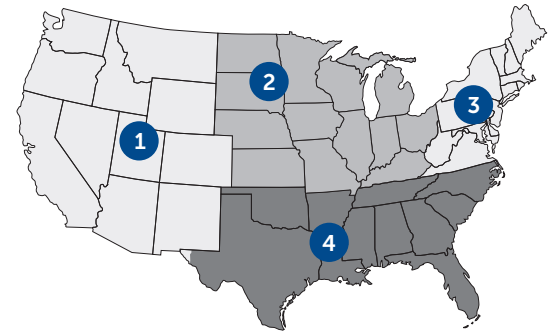

BEST-IN-CLASS FIELD SUPPORT

Scott Krampitz
(507) 363-6480
Management of Western and
Midwestern regions – **1 & 2**

John Thomson
(407) 808-1616
Management of Eastern and
Southern regions – **3 & 4**

For Product pricing, availability, or order questions,
call 800-533-6127 or inquiry@service-solutions.com

For Bosch/OTC Technical Support,
call 800-533-6127 or tech@otctools.com

For Robinair Technical Support,
call 800-822-5561 or techsupport@robinair.com

Bosch National Technical Trainer

Duane (Doc) Watson
(407) 615-0000