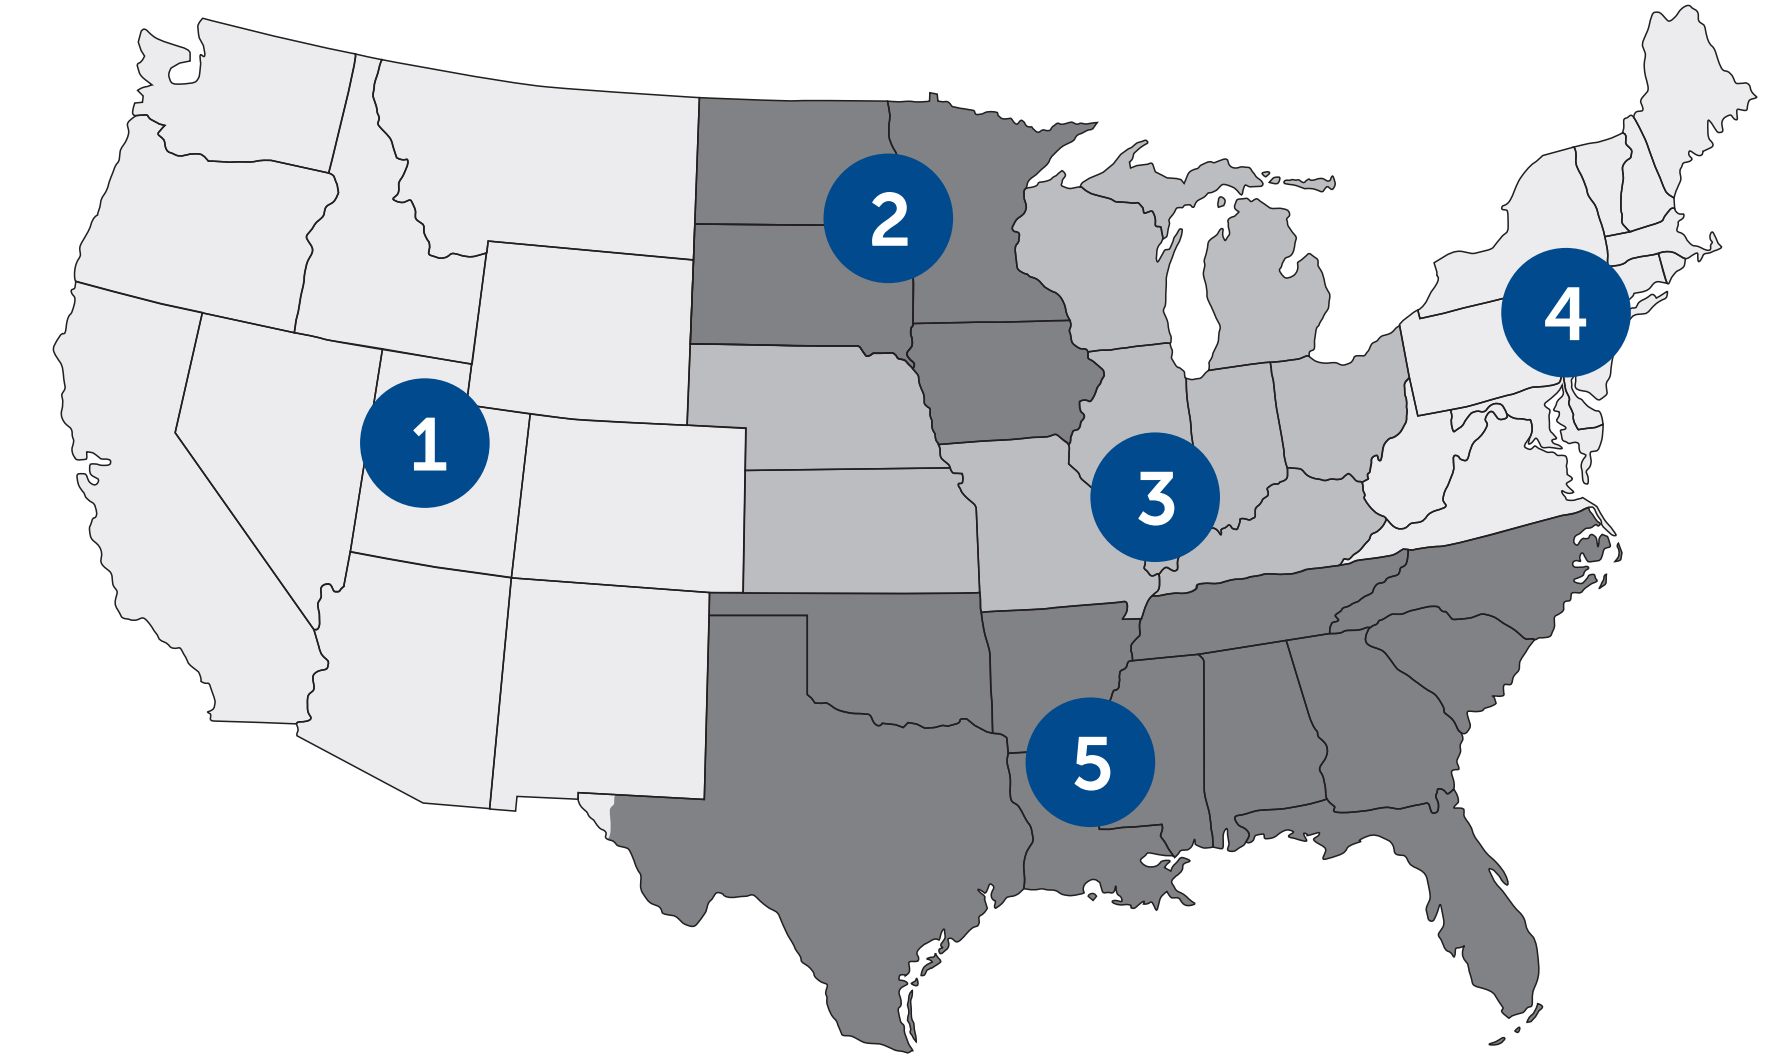

Bosch Territory Sales Manager

Richard Zenteno (512) 639-3107
Dane Watson (407) 419-2219
Glen Randolph (828) 214-0150

Arkansas
Louisiana
Oklahoma
Texas
Alabama
Florida
Georgia
Mississippi
North Carolina
South Carolina
Tennessee

BEST-IN-CLASS FIELD SUPPORT

Scott Krampitz
(507) 363-6480
Management of western field territories – 1 and 2

John Thomson
(407) 808-1616
Management of eastern field territories – 3, 4 and 5

For Product pricing, availability, or order questions, call 800-533-6127 or inquiry@service-solutions.com