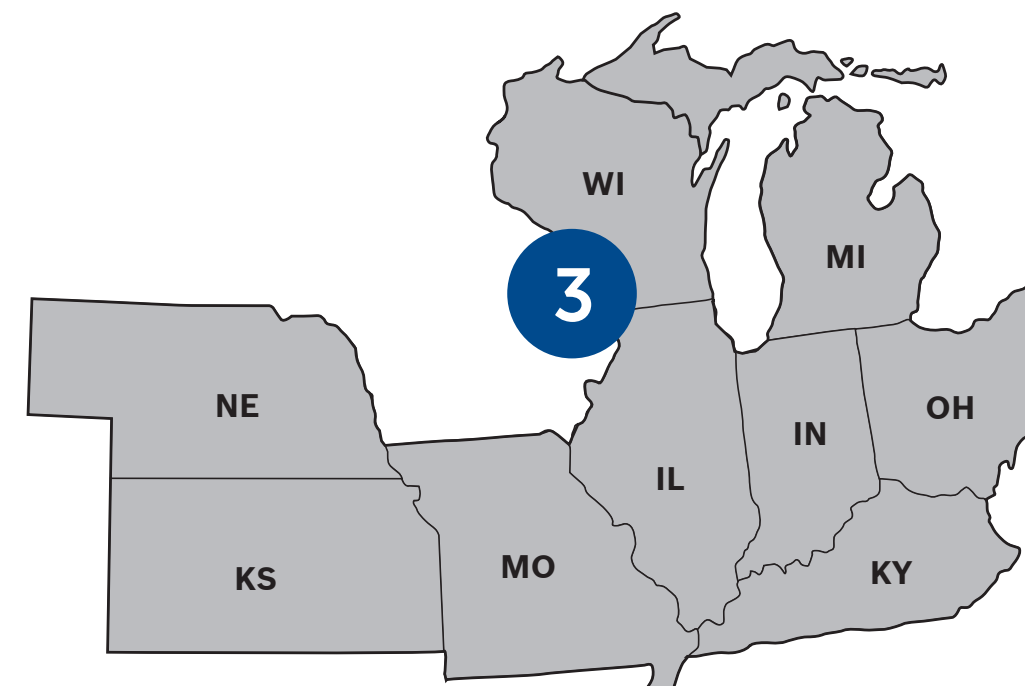

Wisconsin
Illinois
Kansas
Nebraska