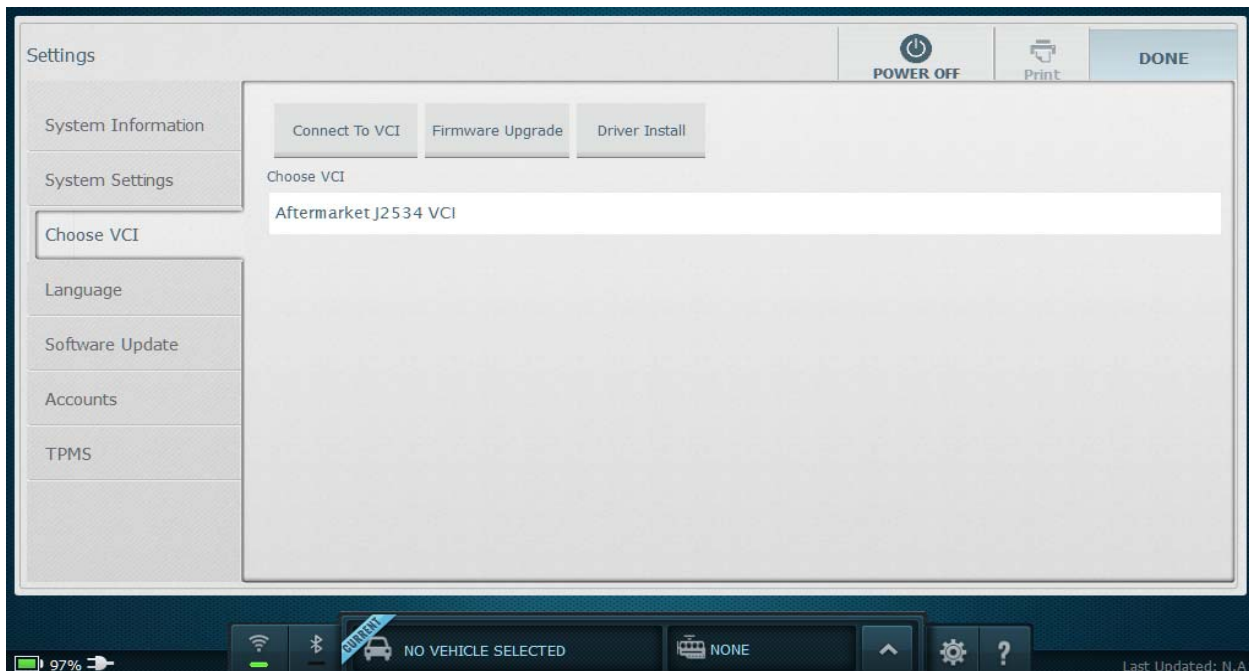

By any chance if you miss to choose “Install” option during the web update process, go to “Settings→Choose VCI→Driver Install” as shown below, customers will be prompted with the Windows security question again and this time please choose “Install” option. Your driver will not be updated until you choose “Install” option.

IMPORTANT: Vehicle communication will not work until the driver is updated!